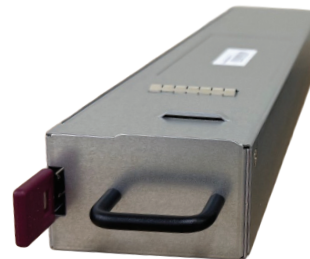

KE-0001-P11U

Document No.: DATA151
Last Updated: January 27, 2026
Supersedes: January 23, 2026

Power Innovations International
1305 South 630 East
American Fork, UT 84003
United States
www.PowerInnovations.com